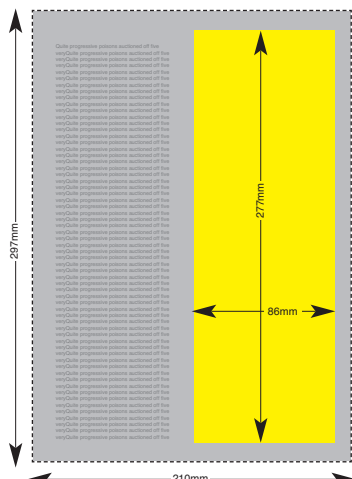

HALF PAGE VERTICAL NO BLEED

- Advert Size 86x277mm

*Note: If you require a left hand page, simply reverse the specs

Info:

Please supply your advertising material as a hi-resolution print-ready pdf file.

Any artwork that is supplied in non-pdf format will be subject to a production charge of £197.00 +VAT

If you require any further information, please do not hesitate to contact the Production Department at Russell Publishing at the address below:

Court Lodge, Hogtrough Hill, Brasted, Kent, TN16 1NU, UK

- +44 (0) 1959 563 311
- +44 (0) 1959 563 123
- production@russellpublishing.com
- www.russellpublishing.com