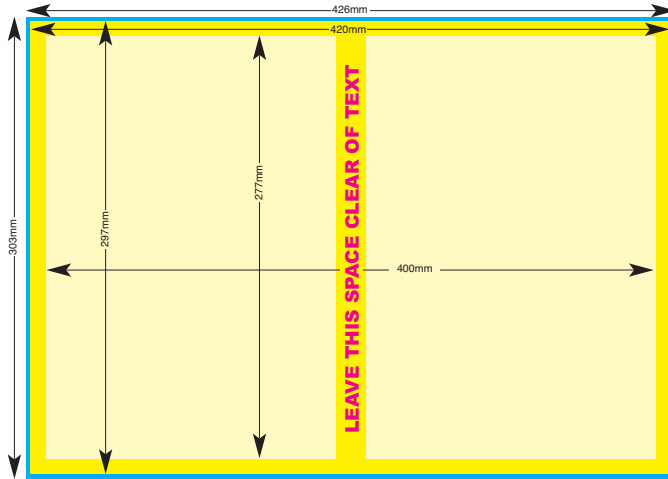

DOUBLE PAGE SPREAD

- Bleed Size 426x303mm
- Trim Size 420x297 (A3)
- Type Area 400x277mm MINUS 10mm for GUTTER