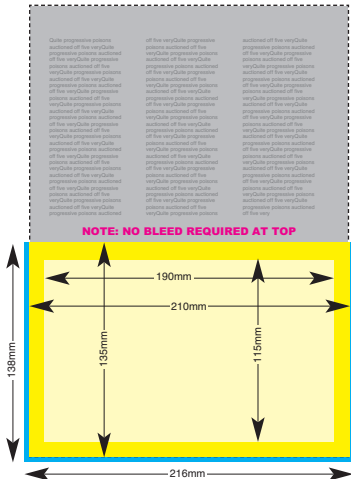

HALF PAGE HORIZONTAL WITH BLEED

- Bleed Size 216x303mm
- Trim Size 210x135mm
- Type Area 190x115mm