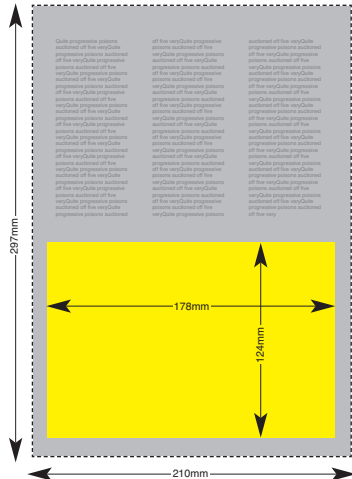

HALF PAGE HORIZONTAL NO BLEED

- Advert Size 178x124mm