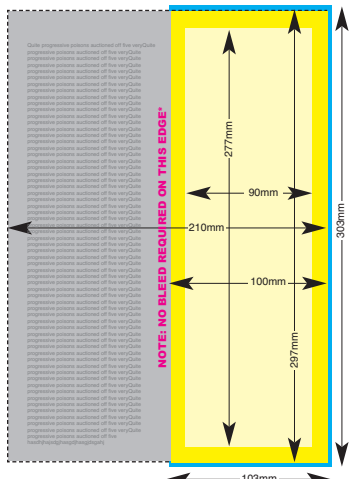

HALF PAGE VERTICAL WITH BLEED

- Bleed Size 103x303mm
- Trim Size 100mmx297mm
- Type Area 90x277mm