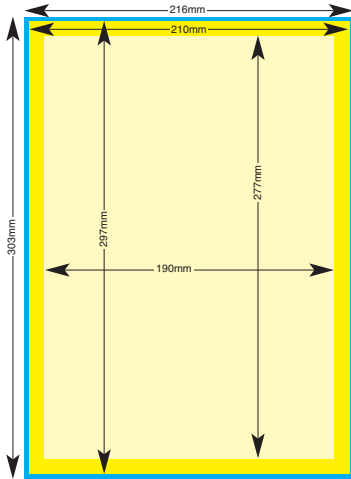

FULL PAGE

- Bleed Size 216x303mm
- Trim Size 210x297 (A4)
- Type Area 190x277mm