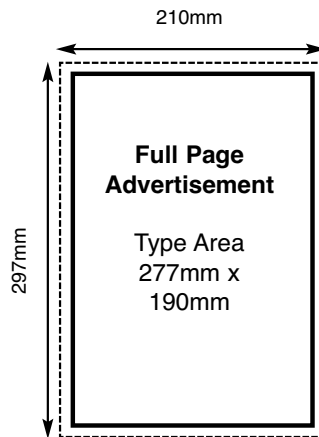

Size Specifications

HALF PAGE

Half Page Horizontal
Bleed Size 138mm x 216mm
Trim Size 135mm x 210mm

Half Page Vertical
Bleed Size 303mm x 106mm
Trim Size 297mm x 100mm

Please observe our type areas, and ensure all text is kept 10mm from all edges

PLEASE NOTE:
In order that we may position your advertisement in the best possible location, you must advise us immediately whether you will be supplying a Horizontal or Vertical advertisement. Failure to do so will result in us allocating a half page horizontal position.

FULL PAGE

Please observe our type areas, and ensure all text is kept 10mm from all edges

Full Page Bleed 303mm x 216mm
Full Page Trim Size 297mm x 210mm
Full Page Type Area 277mm x 190mm

DOUBLE PAGE SPREAD

Please observe our type areas, and ensure all text is kept 10mm from all edges

Double Page Spread Bleed 303mm x 426mm
Double Page Spread Trim Size 297mm x 420mm
Double Page Spread Type Area 277mm x 190mm