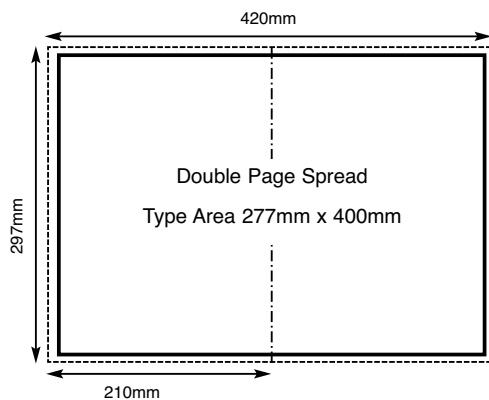

Size Specifications

HALF PAGE

Half Page Horizontal
Bleed Size 138mm x 216mm
Trim Size 135mm x 210mm

Half Page Vertical
Bleed Size 303mm x 106mm
Trim Size 297mm x 100mm

Please observe our type areas, and ensure all text is kept 10mm from all edges

PLEASE NOTE:
In order that we may position your advertisement in the best possible location, you must advise us immediately whether you will be supplying a Horizontal or Vertical advertisement. Failure to do so will result in us allocating a half page horizontal position.

FULL PAGE

Please observe our type areas, and ensure all text is kept 10mm from all edges

Full Page Bleed 303mm x 216mm
Full Page Trim Size 297mm x 210mm
Full Page Type Area 277mm x 190mm

DOUBLE PAGE SPREAD

Please observe our type areas, and ensure all text is kept 10mm from all edges

Double Page Spread Bleed 303mm x 426mm
Double Page Spread Trim Size 297mm x 420mm
Double Page Spread Type Area 277mm x 190mm