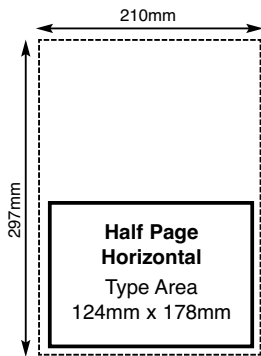

Size Specifications

HALF PAGE

Half Page Horizontal
Bleed Size 138mm x 216mm
Trim Size 135mm x 210mm

Half Page Vertical
Bleed Size 303mm x 106mm
Trim Size 297mm x 100mm

Please observe our type areas, and ensure all text is kept 10mm from all edges

FULL PAGE

Please observe our type areas, and ensure all text is kept 10mm from all edges

Full Page Bleed 303mm x 216mm
Full Page Trim Size 297mm x 210mm
Full Page Type Area 277mm x 190mm

DOUBLE PAGE SPREAD

Please observe our type areas, and ensure all text is kept 10mm from all edges

Double Page Spread Bleed 303mm x 426mm
Double Page Spread Trim Size 297mm x 420mm
Double Page Spread Type Area 277mm x 190mm